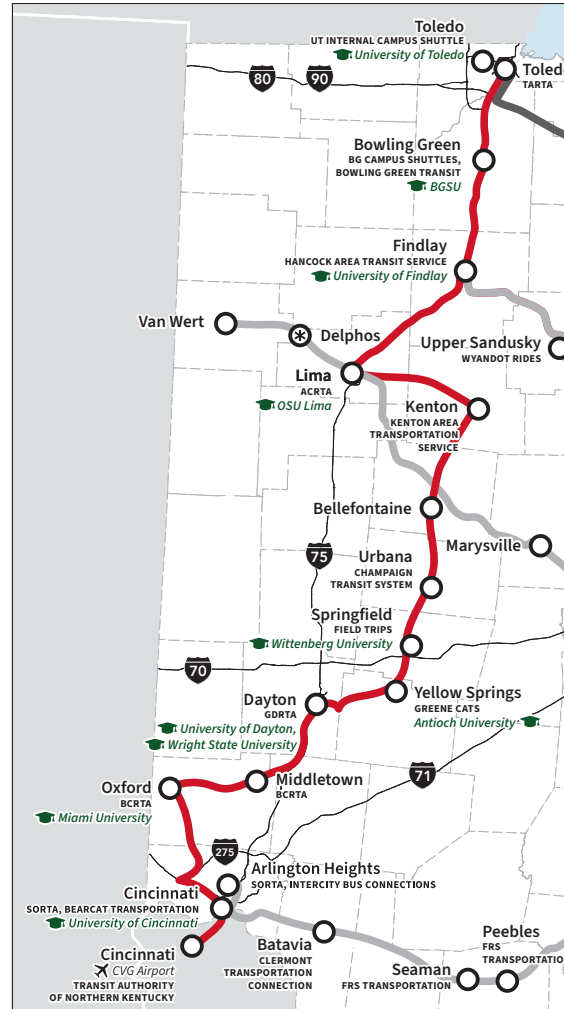

Daily Service, Both Directions

GoBus provides daily service between Toledo and Cincinnati, with convenient stops across Western Ohio.

Stop	Southbound		Northbound	
	62	64	63	65
U. of Toledo	7:05a	10:05a	4:14p	7:14p
Toledo	7:21a	10:21a	4:03p	7:03p
Bowling Green	7:51a	10:51a	3:33p	6:33p
Findlay	8:22a	11:22a	3:02p	6:02p
Lima	9:05a	12:05p	2:19p	5:19p
Kenton	9:48a	12:48p	1:36p	4:36p
Bellefontaine	10:26a	1:26p	12:58p	3:58p
Urbana	10:57a	1:57p	12:27p	3:27p
Springfield	11:55a	2:55p	11:57a	2:57p
Yellow Springs	12:16p	3:16p	11:04a	2:04p
Dayton RTA	12:49p	3:49p	10:31a	1:31p
Middletown	1:27p	4:27p	9:53a	12:53p
Oxford	2:05p	5:05p	9:15a	12:15p
U. of Cincinnati	3:00p	6:00p	8:20a	11:20a
Cincinnati	3:30p	6:30p	7:50a	10:50a

Schedules show departure times. Please arrive 15 minutes before scheduled departure time.

Schedules are subject to change. For the most current schedules, visit ridegobus.com.

Stay Connected with GoBus

- Visit ridegobus.com
- Call 888-95-GoBus (888-954-6287)

Follow us at @ridegobus

Ohio Connected

Scan to ride GoBus

Plan Your Connected Trip

GoBus is a rural-intercity public transit service that is open to all. Find routes, schedules and connection details at ridegobus.com, or scan the QR code above.