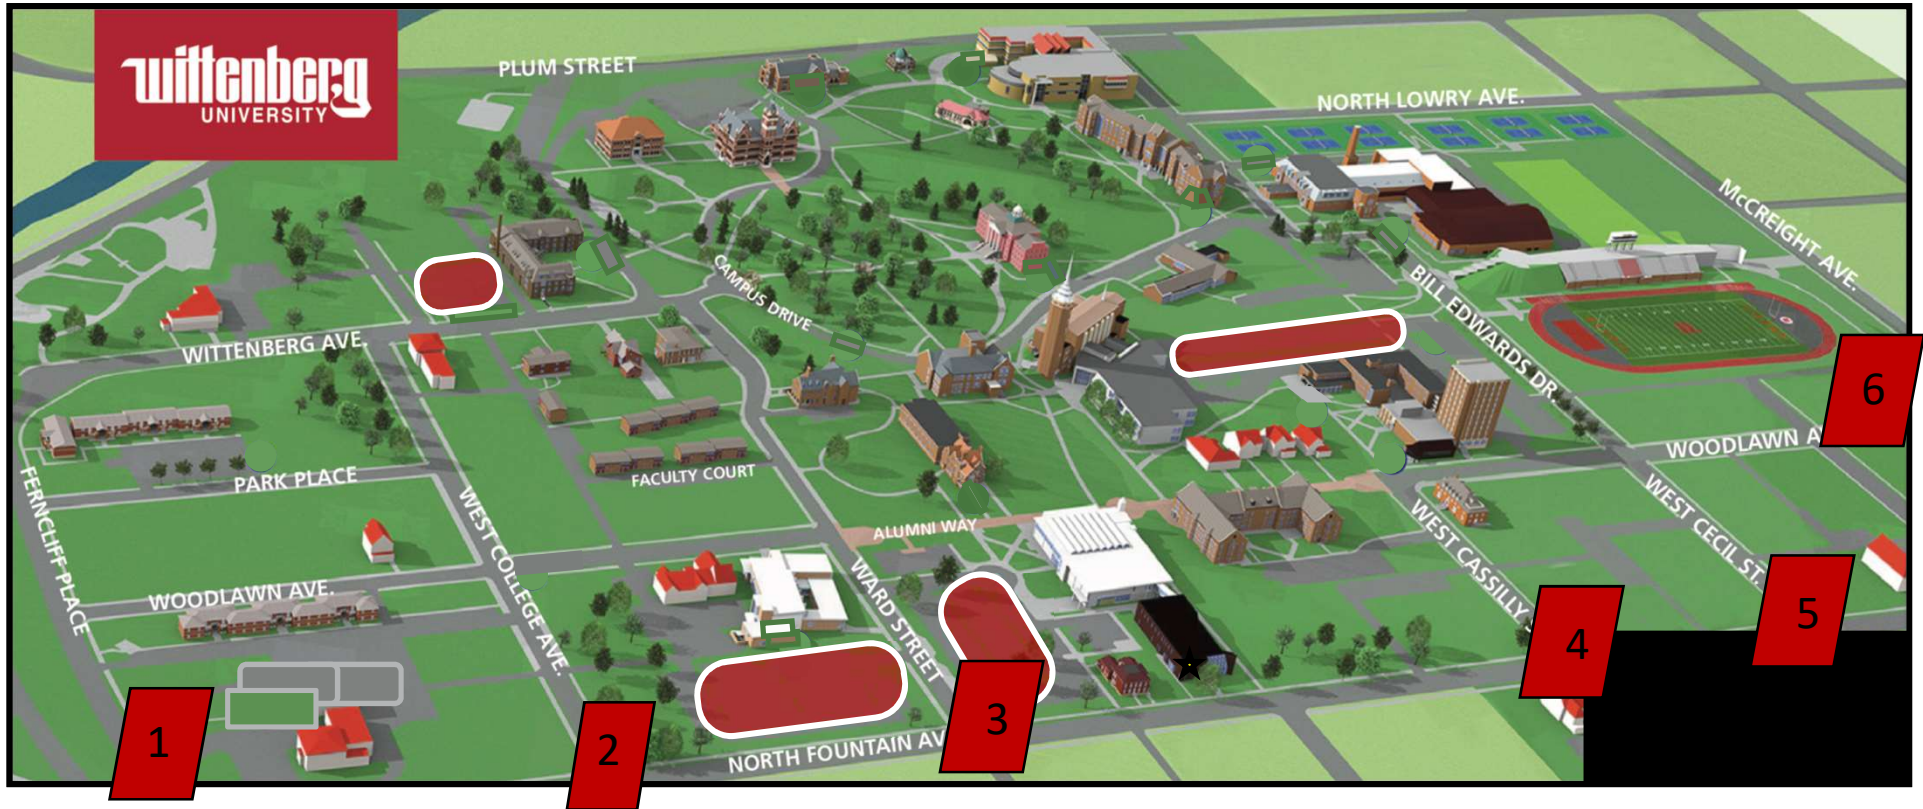

Move In Sign Locations

Thursday August 26, 2021

Sign locations:

- 1) Corner of N. Fountain & Ferncliff Place. Signs noting “Myers” and directional arrows toward Wittenberg Ave.
- 2) Corner of N. Fountain & W. College. Signs noting “Woodlawn” and directional arrows toward Woodlawn Ave.
- 3) Corner of N. Fountain & W. Ward. Signs noting “New” & directional arrows toward Woodlawn Ave.

Sign locations:

- 4) Corner of N. Fountain & W. Cassilly. Signs noting “Polis” and directional arrows toward Woodlawn Ave.
- 5) Corner of N. Fountain & W. Cecil. Signs noting “Tower” with directional arrow pointing toward Woodlawn Ave.
- 6) Corner of McCreight & Woodlawn Ave. Signs noting “Firestine” and directional arrows toward Bill Edwards.