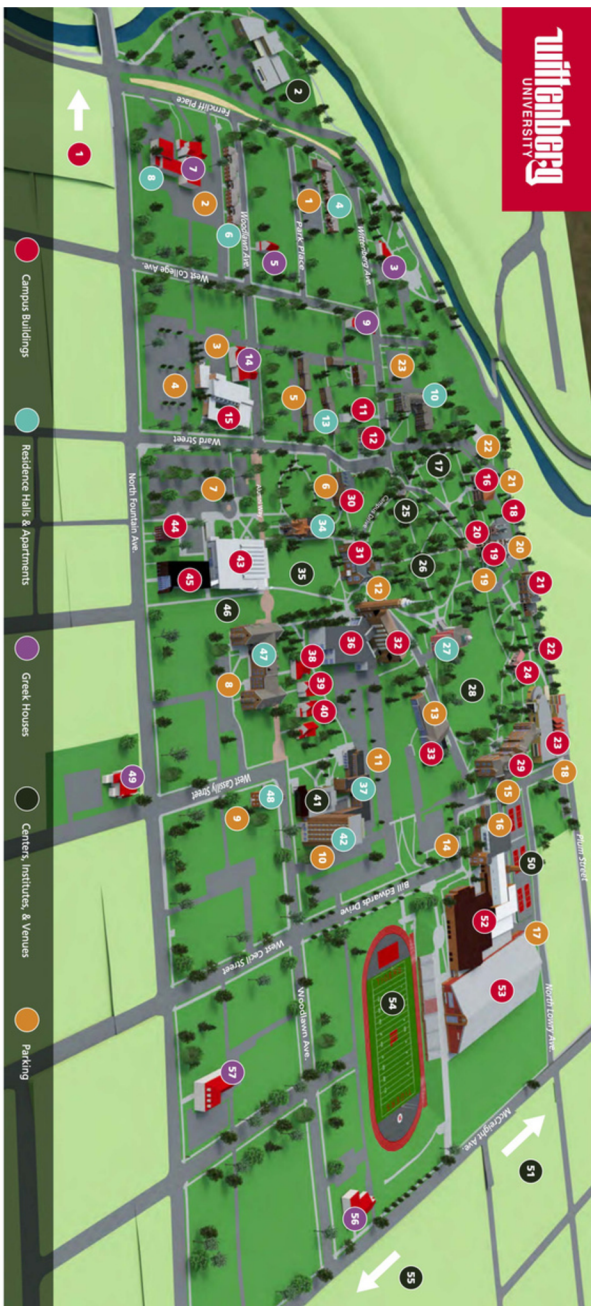

**ALPHABETICAL**

- Alpha Delta Pi (57)
- Barbara Deer Kuss Science Center (23)
- Baylor Alumni House / Office of Advancement (30)
- Baylor-Delhi House (11)
- Baylor-Delhi Student Center (43)
- Benjamin Prince House (12)
- Beta Theta Pi (56)
- Betsy Dillahunf Field / Bill Edwards Field 1291 N. Yellow Springs St. (51)
- Blair Hall (51)
- Blair House (8)
- Carlton Davidson Stadium (1101 Mitchell Blvd. (55)
- Chakere Memorial Theatre (41)
- Chapel Lawn (53)
- Commenecment Hollow (17)
- David D. and Georgiana S. Bryan Tennis Complex (50)
- Delta Gamma (53)
- Edwards-Mauer Field (54)
- Ferriff Hall (10)
- Freshline Hall (37)
- Fountain (25)
- Gamma Phi Beta (14)
- Health, Wellness, and Recreation Center (22)
- Hollenbeck Hall (29)
- Joseph C. Shoulin Center (45)
- Kappa Delta (9)
- Keller Place Apartments (6)
- Koch Hall (21)
- Koeh Hall (15)
- Mathias Honors House (38)
- Mathias Honors Student Residence (13)
- Myers Hollow (28)
- New Residence Hall (47)
- Office of Admission (20)
- Phi Gamma Delta (7)
- Phi Kappa Psi (5)
- Physical Arts Bldg. (1)
- Polis House (48)
- Recreation Hall Annex (18)
- Seal (26)
- Signer Place Apartments (4)
- Signer Place Apartments (4)
- Sprague Hall (23)
- Sprague Lawn (46)
- Suan Hir Hagan Center / Office of Urban Engagement (44)
- Synod Hall (33)
- The Steerer (53)
- Thomas Library (36)
- Tower Hall (42)
- Weaver Observatory (22)
- William A. McClain Center for Diversity (40)
- Wittenberg's Institute for Public Humanities and Sciences / Dierch Hall (38)
- Woodland Hall (34)
- Zimmerman Hall (34)